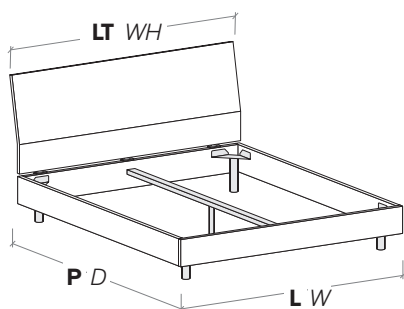

misure L x H x P cm /
dimensions W x H x D cm

158/168/188 x 95 x 206/216/234

misure LT cm /
dimensions WH cm

167,5/187,5

R120 con gambe
R120 with legs

R180

misure L x H x P cm /
dimensions W x H x D cm

158/168/188 x 97 x 206/216

misure LT cm /
dimensions WH cm

167,5/187,5

R180 dritto
Straight R180

R180 stondato
Rounded R180

R18Z

misure L x H x P cm /
dimensions W x H x D cm

158/168/188 × 95 × 206/216

misure LT cm /
dimensions WH cm

167,5/187,5

R18Z dritto
Straight R18Z

R18Z stondato
Rounded R18Z

R18Z

misure L x H x P cm /
dimensions W x H x D cm

168/188 × 95 × 206/216

misure LT cm /
dimensions WH cm

167,5/187,5

R290 dritto
Straight R290

R290 stondato
Rounded R290

R290

misure L x H x P cm /
dimensions W x H x D cm

168/188 × 95 × 206/216

misure LT cm /
dimensions WH cm

167,5/187,5

Disponibile sistema di sollevamento PRATIC.
PRATIC lift system available on demand.