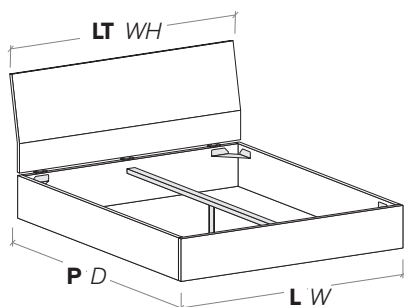

misure LT cm /
dimensions WH cm

167,5/187,5

R180 dritto
Straight R180

R180 stondato
Rounded R180

R18Z

misure L x H x P cm /
dimensions W x H x D cm

158/168/188 × 95 × 206/216

misure LT cm /
dimensions WH cm

167,5/187,5

R18Z dritto
Straight R18Z

R18Z stondato
Rounded R18Z

R18Z

misure L x H x P cm /
dimensions W x H x D cm

168/188 × 95 × 206/216

misure LT cm /
dimensions WH cm

167,5/187,5

Disponibile sistema di sollevamento PRATIC.
PRATIC lift system available on demand.

R290

misure L x H x P cm /
dimensions W x H x D cm

158/168/188 × 95 × 206/216

misure LT cm /
dimensions WH cm

167,5/187,5

R290 dritto
Straight R290

R290 stondato
Rounded R290

R290

misure L x H x P cm /
dimensions W x H x D cm

168/188 × 95 × 206/216

misure LT cm /
dimensions WH cm

167,5/187,5

Disponibile sistema di sollevamento PRATIC.
PRATIC lift system available on demand.