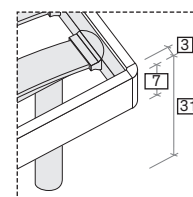

R70 stondato
Rounded R70