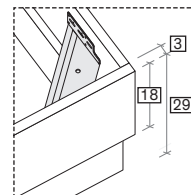

misure LT cm /
dimensions WH cm

167,5/187,5

R180 dritto
Straight R180

R180 stondato
Rounded R180

R18Z

misure L x H x P cm /
dimensions W x H x D cm

158/168/188 × 95 × 206/216

misure LT cm /
dimensions WH cm

167,5/187,5

R18Z dritto
Straight R18Z

R18Z stondato
Rounded R18Z

R18Z

misure L x H x P cm /
dimensions W x H x D cm

168/188 × 95 × 206/216

misure LT cm /
dimensions WH cm

167,5/187,5

Disponibile sistema di sollevamento PRATIC.
PRATIC lift system available on demand.

R290

misure L x H x P cm /
dimensions W x H x D cm

158/168/188 × 95 × 206/216

misure LT cm /
dimensions WH cm

167,5/187,5

R290 dritto
Straight R290

R290 stondato
Rounded R290

R290

misure L x H x P cm /
dimensions W x H x D cm

168/188 × 95 × 206/216

misure LT cm /
dimensions WH cm

167,5/187,5

Disponibile sistema di sollevamento PRATIC.
PRATIC lift system available on demand.