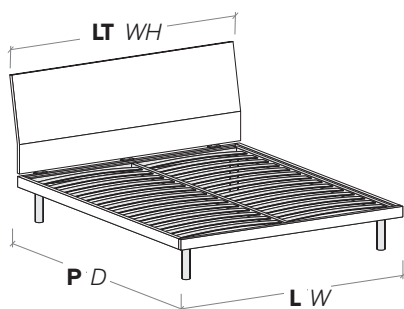

R70

misure L x H x P cm /
dimensions W x H x D cm

168/188 x 97 x 206/216

misure LT cm /
dimensions WH cm

167,5/187,5

R70 dritto
Straight R70

R70 stondato
Rounded R70

R120

misure L x H x P cm /
dimensions W x H x D cm

158/168/188 x 95 x 206/216/234

misure LT cm /
dimensions WH cm

167,5/187,5

R120 con gambe
R120 with legs

R180

misure L x H x P cm /
dimensions W x H x D cm

158/168/188 x 97 x 206/216

misure LT cm /
dimensions WH cm

167,5/187,5

R180 dritto
Straight R180

R180 stondato
Rounded R180

R18Z

misure L x H x P cm /
dimensions W x H x D cm

158/168/188 × 95 × 206/216

misure LT cm /
dimensions WH cm

167,5/187,5

R18Z dritto
Straight R18Z

R18Z stondato
Rounded R18Z

R18Z

misure L x H x P cm /
dimensions W x H x D cm

168/188 × 95 × 206/216

misure LT cm /
dimensions WH cm

167,5/187,5