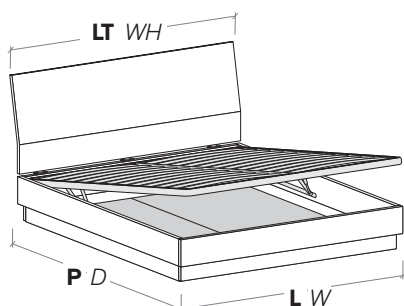

misure LT cm /
dimensions WH cm

167,5/187,5

R180 dritto
Straight R180

R180 stondato
Rounded R180

R18Z

misure L x H x P cm /
dimensions W x H x D cm

158/168/188 × 95 × 206/216

misure LT cm /
dimensions WH cm

167,5/187,5

R18Z dritto
Straight R18Z

R18Z stondato
Rounded R18Z

R18Z

misure L x H x P cm /
dimensions W x H x D cm

168/188 × 95 × 206/216

misure LT cm /
dimensions WH cm

167,5/187,5

Disponibile sistema di sollevamento PRATIC.
PRATIC lift system available on demand.

R290

misure L x H x P cm /
dimensions W x H x D cm

158/168/188 × 95 × 206/216

misure LT cm /
dimensions WH cm

167,5/187,5

R290 dritto
Straight R290

R290 stondato
Rounded R290

R290

misure L x H x P cm /
dimensions W x H x D cm

168/188 × 95 × 206/216

misure LT cm /
dimensions WH cm

167,5/187,5

Disponibile sistema di sollevamento PRATIC.
PRATIC lift system available on demand.