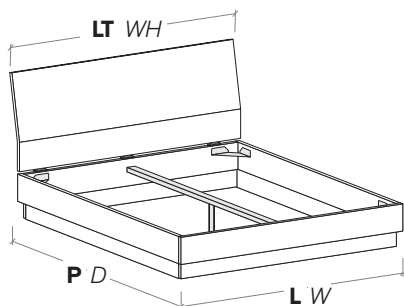

misure L x H x P cm /
dimensions W x H x D cm

158/168/188 x 95 x 206/216/234

misure LT cm /
dimensions WH cm

167,5/187,5

R120 con gambe
R120 with legs

R180

misure L x H x P cm /
dimensions W x H x D cm

158/168/188 x 97 x 206/216

misure LT cm /
dimensions WH cm

167,5/187,5

R180 dritto
Straight R180

R180 stondato
Rounded R180

R18Z

misure L x H x P cm /
dimensions W x H x D cm

158/168/188 × 95 × 206/216

misure LT cm /
dimensions WH cm

167,5/187,5

R18Z dritto
Straight R18Z

R18Z stondato
Rounded R18Z

R18Z

misure L x H x P cm /
dimensions W x H x D cm

168/188 × 95 × 206/216

misure LT cm /
dimensions WH cm

167,5/187,5

R290 dritto
Straight R290

R290 stondato
Rounded R290

R290

misure L x H x P cm /
dimensions W x H x D cm

168/188 × 95 × 206/216

misure LT cm /
dimensions WH cm

167,5/187,5

Disponibile sistema di sollevamento PRATIC.
PRATIC lift system available on demand.