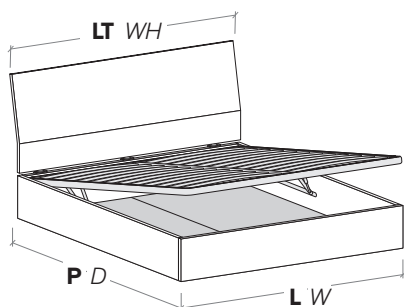

misure LT cm /
dimensions WH cm

167,5/187,5

R180 dritto
Straight R180

R180 stondato
Rounded R180

R18Z

misure L x H x P cm /
dimensions W x H x D cm

158/168/188 × 95 × 206/216

misure LT cm /
dimensions WH cm

167,5/187,5

R18Z dritto
Straight R18Z

R18Z stondato
Rounded R18Z

R18Z

misure L x H x P cm /
dimensions W x H x D cm

168/188 × 95 × 206/216

misure LT cm /
dimensions WH cm

167,5/187,5

Disponibile sistema di sollevamento PRATIC.
PRATIC lift system available on demand.

R290

misure L x H x P cm /
dimensions W x H x D cm

158/168/188 × 95 × 206/216

misure LT cm /
dimensions WH cm

167,5/187,5

R290 dritto
Straight R290

R290 stondato
Rounded R290

R290

misure L x H x P cm /
dimensions W x H x D cm

168/188 × 95 × 206/216

misure LT cm /
dimensions WH cm

167,5/187,5

Disponibile sistema di sollevamento PRATIC.
PRATIC lift system available on demand.