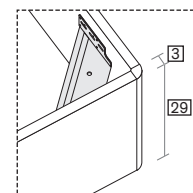

misure LT cm /
dimensions WH cm

167,5/187,5

R180 dritto
Straight R180

R180 stondato
Rounded R180

R18Z

misure L x H x P cm /
dimensions W x H x D cm

158/168/188 × 95 × 206/216

misure LT cm /
dimensions WH cm

167,5/187,5

R18Z dritto
Straight R18Z

R18Z stondato
Rounded R18Z

R18Z

misure L x H x P cm /
dimensions W x H x D cm

168/188 × 95 × 206/216

misure LT cm /
dimensions WH cm

167,5/187,5

Disponibile sistema di sollevamento PRATIC.
PRATIC lift system available on demand.

R290

misure L x H x P cm /
dimensions W x H x D cm

158/168/188 × 95 × 206/216

misure LT cm /
dimensions WH cm

167,5/187,5

R290 dritto
Straight R290

R290 stondato
Rounded R290

R290

misure L x H x P cm /
dimensions W x H x D cm

168/188 × 95 × 206/216

misure LT cm /
dimensions WH cm

167,5/187,5

Disponibile sistema di sollevamento PRATIC.
PRATIC lift system available on demand.