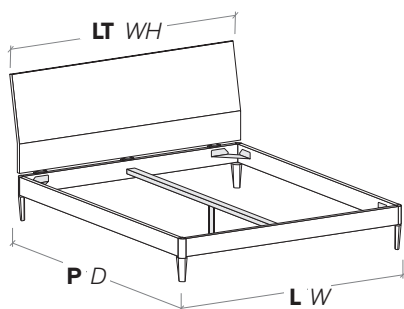

R70

misure L x H x P cm /
dimensions W x H x D cm

168/188 x 97 x 206/216

misure LT cm /
dimensions WH cm

167,5/187,5

R70 dritto
Straight R70

R70 stondato
Rounded R70

R120

misure L x H x P cm /
dimensions W x H x D cm

158/168/188 x 95 x 206/216/234

misure LT cm /
dimensions WH cm

167,5/187,5

R120 con gambe
R120 with legs

R180

misure L x H x P cm /
dimensions W x H x D cm

158/168/188 x 97 x 206/216

misure LT cm /
dimensions WH cm

167,5/187,5

R180 dritto
Straight R180

R180 stondato
Rounded R180

R18Z

misure L x H x P cm /
dimensions W x H x D cm

158/168/188 × 95 × 206/216

misure LT cm /
dimensions WH cm

167,5/187,5

R18Z dritto
Straight R18Z

R18Z stondato
Rounded R18Z

R18Z

misure L x H x P cm /
dimensions W x H x D cm

168/188 × 95 × 206/216

misure LT cm /
dimensions WH cm

167,5/187,5