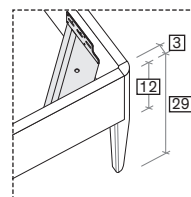

R70

misure L x H x P cm /
dimensions W x H x D cm

168/188 x 97 x 206/216

misure LT cm /
dimensions WH cm

167,5/187,5

R70 dritto
Straight R70

R70 stondato
Rounded R70

R120

misure L x H x P cm /
dimensions W x H x D cm

158/168/188 x 95 x 206/216/234

misure LT cm /
dimensions WH cm

167,5/187,5

R120 con gambe
R120 with legs

R180

misure L x H x P cm /
dimensions W x H x D cm

158/168/188 x 97 x 206/216

misure LT cm /
dimensions WH cm

167,5/187,5

R180 dritto
Straight R180

R180 stondato
Rounded R180

R18Z

misure L x H x P cm /
dimensions W x H x D cm

158/168/188 × 95 × 206/216

misure LT cm /
dimensions WH cm

167,5/187,5

R18Z dritto
Straight R18Z

R18Z stondato
Rounded R18Z

R18Z

misure L x H x P cm /
dimensions W x H x D cm

168/188 × 95 × 206/216

misure LT cm /
dimensions WH cm

167,5/187,5