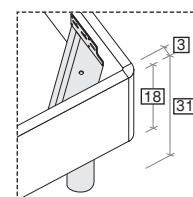

misure L x H x P cm /
dimensions W x H x D cm

158/168/188 x 95 x 206/216/234

misure LT cm /
dimensions WH cm

167,5/187,5

R120 con gambe
R120 with legs

R180

misure L x H x P cm /
dimensions W x H x D cm

158/168/188 x 97 x 206/216

misure LT cm /
dimensions WH cm

167,5/187,5

R180 dritto
Straight R180

R180 stondato
Rounded R180

R18Z

misure L x H x P cm /
dimensions W x H x D cm

158/168/188 × 95 × 206/216

misure LT cm /
dimensions WH cm

167,5/187,5

R18Z dritto
Straight R18Z

R18Z stondato
Rounded R18Z

R18Z

misure L x H x P cm /
dimensions W x H x D cm

168/188 × 95 × 206/216

misure LT cm /
dimensions WH cm

167,5/187,5

R290 dritto
Straight R290

R290 stondato
Rounded R290

R290

misure L x H x P cm /
dimensions W x H x D cm

168/188 × 95 × 206/216

misure LT cm /
dimensions WH cm

167,5/187,5

Disponibile sistema di sollevamento PRATIC.
PRATIC lift system available on demand.