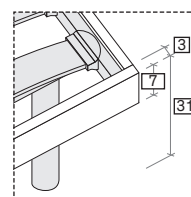

misure L x H x P cm /
dimensions W x H x D cm

168/188 x 97 x 206/216

misure LT cm /
dimensions WH cm

167,5/187,5

R70 dritto
Straight R70