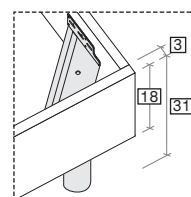

misure L x H x P cm /
dimensions W x H x D cm

158/168/188 x 95 x 206/216/234

misure LT cm /
dimensions WH cm

167,5/187,5

R120 con gambe
R120 with legs

R180

misure L x H x P cm /
dimensions W x H x D cm

158/168/188 x 97 x 206/216

misure LT cm /
dimensions WH cm

167,5/187,5

R180 dritto
Straight R180

R180 stondato
Rounded R180

R18Z

misure L x H x P cm /
dimensions W x H x D cm

158/168/188 × 95 × 206/216

misure LT cm /
dimensions WH cm

167,5/187,5

R18Z dritto
Straight R18Z

R18Z stondato
Rounded R18Z

R18Z

misure L x H x P cm /
dimensions W x H x D cm

168/188 × 95 × 206/216

misure LT cm /
dimensions WH cm

167,5/187,5

R290 dritto
Straight R290

R290 stondato
Rounded R290

R290

misure L x H x P cm /
dimensions W x H x D cm

168/188 × 95 × 206/216

misure LT cm /
dimensions WH cm

167,5/187,5

Disponibile sistema di sollevamento PRATIC.
PRATIC lift system available on demand.