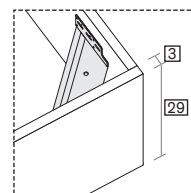

misure LT cm /
dimensions WH cm

167,5/187,5

R180 dritto
Straight R180

R180 stondato
Rounded R180

R18Z

misure L x H x P cm /
dimensions W x H x D cm

158/168/188 × 95 × 206/216

misure LT cm /
dimensions WH cm

167,5/187,5

R18Z dritto
Straight R18Z

R18Z stondato
Rounded R18Z

R18Z

misure L x H x P cm /
dimensions W x H x D cm

168/188 × 95 × 206/216

misure LT cm /
dimensions WH cm

167,5/187,5

Disponibile sistema di sollevamento PRATIC.
PRATIC lift system available on demand.

R290

misure L x H x P cm /
dimensions W x H x D cm

158/168/188 × 95 × 206/216

misure LT cm /
dimensions WH cm

167,5/187,5

R290 dritto
Straight R290

R290 stondato
Rounded R290

R290

misure L x H x P cm /
dimensions W x H x D cm

168/188 × 95 × 206/216

misure LT cm /
dimensions WH cm

167,5/187,5

Disponibile sistema di sollevamento PRATIC.
PRATIC lift system available on demand.