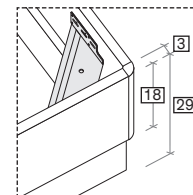

misure LT cm /
dimensions WH cm

167,5/187,5

R180 dritto
Straight R180

R180 stondato
Rounded R180

R18Z

misure L x H x P cm /
dimensions W x H x D cm

158/168/188 × 95 × 206/216

misure LT cm /
dimensions WH cm

167,5/187,5

R18Z dritto
Straight R18Z

R18Z stondato
Rounded R18Z

R18Z

misure L x H x P cm /
dimensions W x H x D cm

168/188 × 95 × 206/216

misure LT cm /
dimensions WH cm

167,5/187,5

Disponibile sistema di sollevamento PRATIC.
PRATIC lift system available on demand.

R290

misure L x H x P cm /
dimensions W x H x D cm

158/168/188 × 95 × 206/216

misure LT cm /
dimensions WH cm

167,5/187,5

R290 dritto
Straight R290

R290 stondato
Rounded R290

R290

misure L x H x P cm /
dimensions W x H x D cm

168/188 × 95 × 206/216

misure LT cm /
dimensions WH cm

167,5/187,5

Disponibile sistema di sollevamento PRATIC.
PRATIC lift system available on demand.